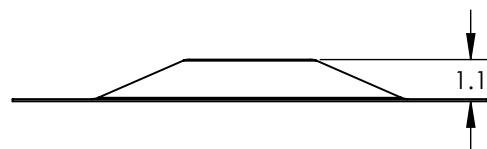

ITEM NO.	DESCRIPTION
1	FLAT ROOF ATTACH, MEMBRANE

MEMBRANE FLASHING

Part Number	Description
FRA-M60T-GF-W1	Flat Roof Attachment, Membrane, 60mil, TPO, GAF, White
FRA-M60T-FS-W1	Flat Roof Attachment, Membrane, 60mil, TPO, Firestone, White
FRA-M60P-GF-W1	Flat Roof Attachment, Membrane, 60mil, PVC, GAF, White
FRA-M60K-CA-W1	Flat Roof Attachment, Membrane, 60mil, KEE, Carlisle, White
FRA-M60T-CA-W1	Flat Roof Attachment, Membrane, 60mil, TPO, Carlisle, White
FRA-M60P-SN-W1	Flat Roof Attachment, Membrane, 60mil, PVC, Sarnafil, White
FRA-M60P-MH-W1	Flat Roof Attachment, Membrane, 60mil, PVC, Mule-Hide, White
FRA-M60T-MH-W1	Flat Roof Attachment, Membrane, 60mil, TPO, Mule-Hide, White
FRA-M60T-JM-W1	Flat Roof Attachment, Membrane, 60mil, TPO, Johns Manville, White

1) FLAT ROOF ATTACH, MEMBRANE

Property	Value
Material	TPO, PVC, or KEE