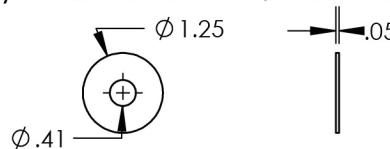

## FLAT ROOF ATTACHMENT (FRA)

Part Number	Description
FRA-BASE-01-M1	Flat Roof Attachment, Mill

### 1) FLAT ROOF ATTACH, BASE

Property	Value
Material	Aluminum
Finish	Mill

### 2) WASHER, FLAT 3/8" X 1.25" OD SS

Property	Value
Material	300 Series Stainless Steel
Finish	Clear

### 3) BOLT, 3/8-16 X 1.125" HEX, SS

Property	Value
Material	300 Series Stainless Steel
Finish	Clear