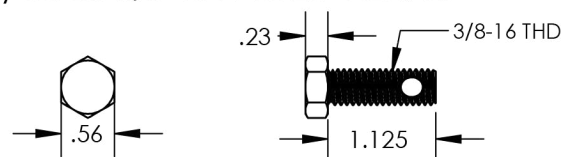

### 1) FLAT ROOF ATTACH, BASE

Property	Value
Material	Aluminum
Finish	Mill

### 2) WASHER, FLAT 3/8" X 1.25" OD SS

Property	Value
Material	300 Series Stainless Steel
Finish	Clear

### 3) BOLT, 3/8-16 X 1.125" HEX, SS

Property	Value
Material	300 Series Stainless Steel
Finish	Clear