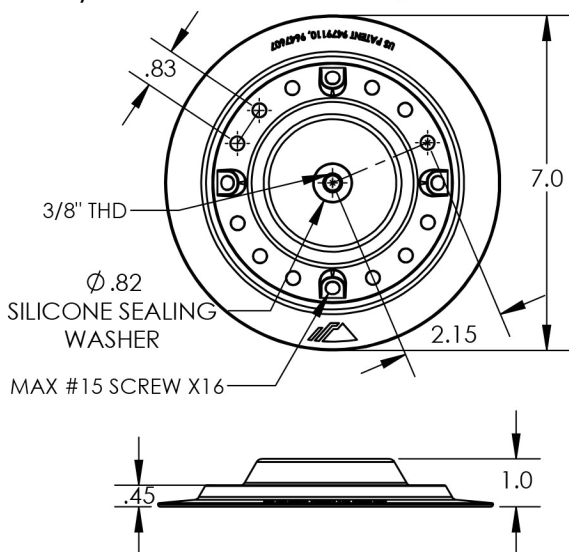

1) FLAT ROOF ATTACH, BASE

Property	Value
Material	Aluminum
Finish	Mill