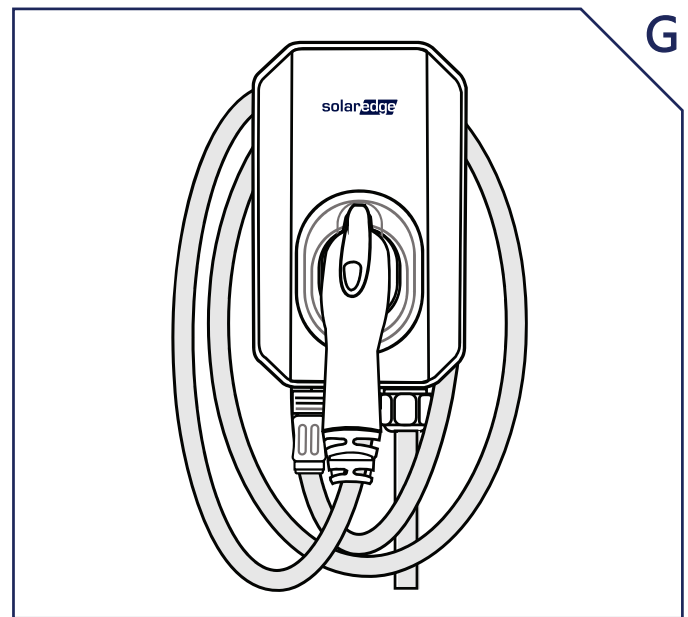

# / INSTALLING

Use a stud finder to locate studs around the power outlet

Dimensions: 30.5 cm (H) X 19 cm (W) X 15.4 cm (D) 12" (H) X 7.5" (W) X 6" (D)

\* If the socket is installed upside down, move the Smart EV Charger closer to the power outlet, loop the lead and plug-in

1. Release the two bolts connecting the front cover
2. Remove the front cover from the Smart EV Charger

1. Level the bracket on the wall and use it as a template for marking holes. Drill holes in the shown locations (use more holes for greater stability). Insert the wall anchors to the holes. If studs are used, use screws that penetrate studs
2. Fasten the bracket to the wall with screws
3. Slide the Smart EV Charger down over the bracket
4. Secure the bolt

1. Place the front cover onto the Smart EV Charger
2. Secure the two bolts
3. Insert the AC plug into the power outlet

Wind the Smart EV Charger Cable around the Smart EV Charger