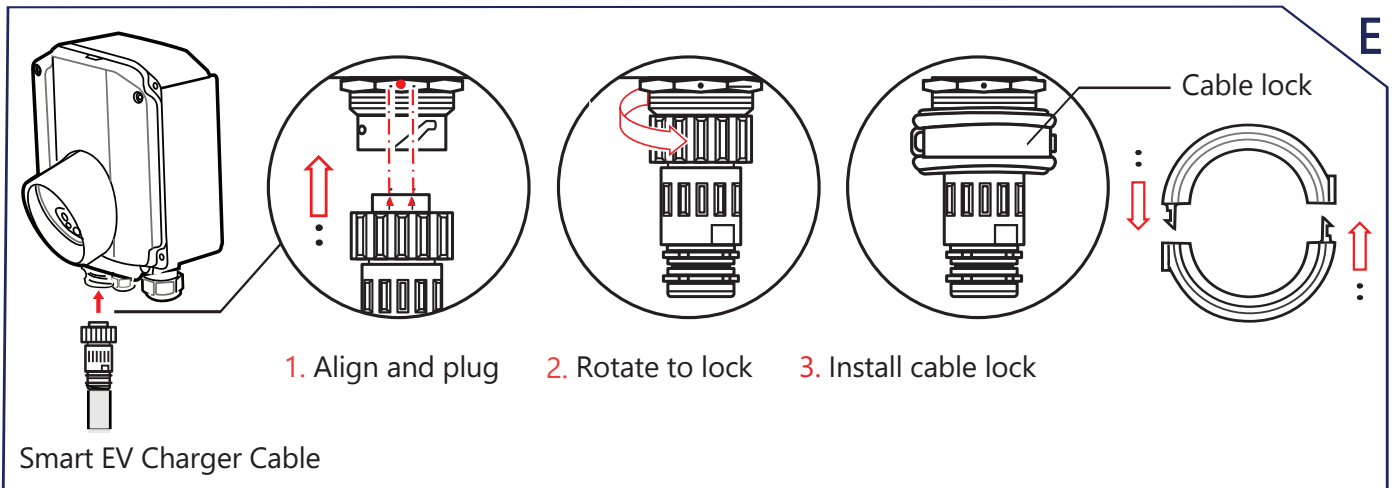

# / INSTALLING

Use a stud finder to locate studs around the power outlet

Dimensions: 30.5 cm (H) X 19 cm (W) X 15.4 cm (D) 12" (H) X 7.5" (W) X 6" (D)

\* If the socket is installed upside down, move the Smart EV Charger closer to the power outlet, loop the lead and plug-in

1. Release the two bolts connecting the front cover
2. Remove the front cover from the Smart EV Charger

1. Level the bracket on the wall and use it as a template for marking holes. Drill holes in the shown locations (use more holes for greater stability). Insert the wall anchors to the holes. If studs are used, use screws that penetrate studs
2. Fasten the bracket to the wall with screws
3. Slide the Smart EV Charger down over the bracket
4. Secure the bolt

1. Place the front cover onto the Smart EV Charger
2. Secure the two bolts
3. Insert the AC plug into the power outlet

Wind the Smart EV Charger Cable around the Smart EV Charger