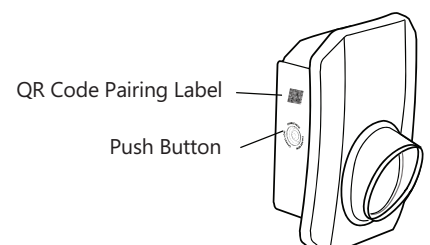

/ SETTING UP

mySolarEdge is an app used for scheduling charging and monitoring status of the Smart EV Charger through the Internet.

The Smart EV Charger, can be paired directly with a smartphone and set over Wi-Fi (no internet is required).

To start charging:

1. Scan the QR code to download mySolarEdge to your smartphone
2. Start mySolarEdge and follow the on-screen instructions
3. Long press the Push Button
4. Scan the QR Code Pairing Label for setting up the Smart EV Charger