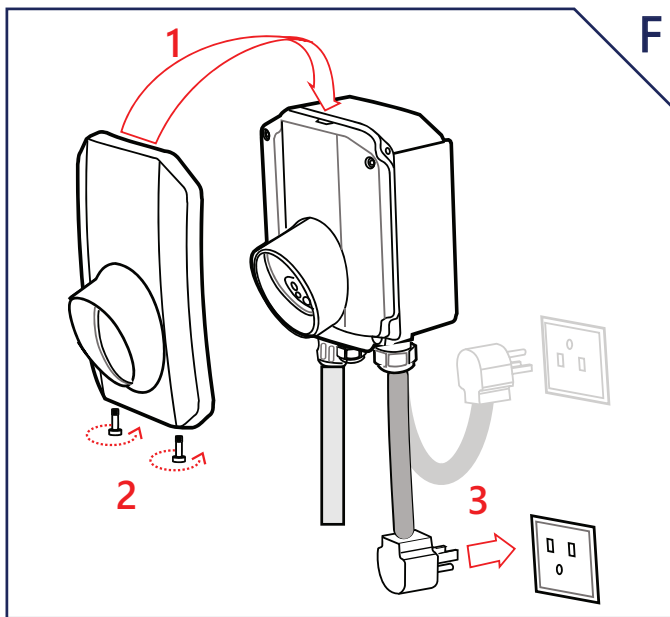

## Required Equipment

-  Pencil
-  Level
-  Screwdriver 4 mm
-  Allen key
-  Smartphone
-  Stud finder
-  Drill
-  3-5 Screws
-  3-5 Wall anchors

ENERGY STAR® certified Smart EV Charger

Scan QR code for installation video

# / INSTALLING

Use a stud finder to locate studs around the power outlet

Dimensions: 30.5 cm (H) X 19 cm (W) X 15.4 cm (D) 12" (H) X 7.5" (W) X 6" (D)

\* If the socket is installed upside down, move the Smart EV Charger closer to the power outlet, loop the lead and plug-in

1. Release the two bolts connecting the front cover
2. Remove the front cover from the Smart EV Charger

1. Level the bracket on the wall and use it as a template for marking holes. Drill holes in the shown locations (use more holes for greater stability). Insert the wall anchors to the holes. If studs are used, use screws that penetrate studs
2. Fasten the bracket to the wall with screws
3. Slide the Smart EV Charger down over the bracket
4. Secure the bolt

1. Place the front cover onto the Smart EV Charger
2. Secure the two bolts
3. Insert the AC plug into the power outlet

Wind the Smart EV Charger Cable around the Smart EV Charger