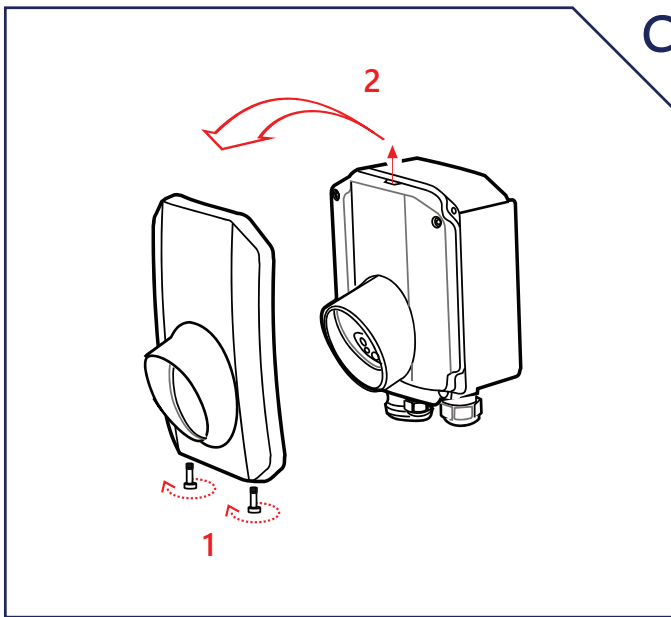

# / INSTALLING

Use a stud finder to locate studs around the power outlet

Dimensions: 30.5 cm (H) X 19 cm (W) X 15.4 cm (D) 12" (H) X 7.5" (W) X 6" (D)

\* If the socket is installed upside down, move the Smart EV Charger closer to the power outlet, loop the lead and plug-in

1. Release the two bolts connecting the front cover
2. Remove the front cover from the Smart EV Charger

1. Level the bracket on the wall and use it as a template for marking holes. Drill holes in the shown locations (use more holes for greater stability). Insert the wall anchors to the holes. If studs are used, use screws that penetrate studs
2. Fasten the bracket to the wall with screws
3. Slide the Smart EV Charger down over the bracket
4. Secure the bolt

1. Place the front cover onto the Smart EV Charger
2. Secure the two bolts
3. Insert the AC plug into the power outlet

Wind the Smart EV Charger Cable around the Smart EV Charger