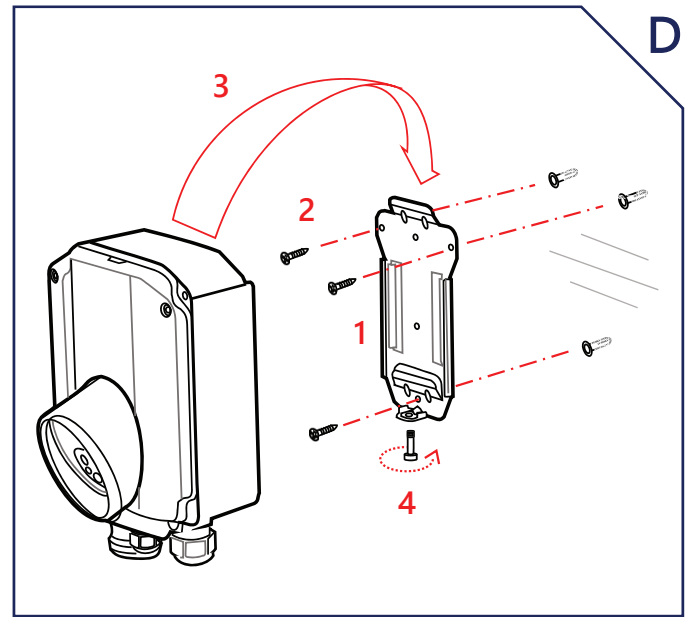

## Required Equipment

-  Pencil
-  Level
-  Screwdriver 4 mm
-  Allen key
-  Smartphone
-  Stud finder
-  Drill
-  3-5 Screws
-  3-5 Wall anchors

ENERGY STAR® certified Smart EV Charger

Scan QR code for installation video

# / INSTALLING

Use a stud finder to locate studs around the power outlet

Dimensions: 30.5 cm (H) X 19 cm (W) X 15.4 cm (D) 12" (H) X 7.5" (W) X 6" (D)

\* If the socket is installed upside down, move the Smart EV Charger closer to the power outlet, loop the lead and plug-in

1. Release the two bolts connecting the front cover
2. Remove the front cover from the Smart EV Charger

1. Level the bracket on the wall and use it as a template for marking holes. Drill holes in the shown locations (use more holes for greater stability). Insert the wall anchors to the holes. If studs are used, use screws that penetrate studs
2. Fasten the bracket to the wall with screws
3. Slide the Smart EV Charger down over the bracket
4. Secure the bolt

1. Place the front cover onto the Smart EV Charger
2. Secure the two bolts
3. Insert the AC plug into the power outlet

Wind the Smart EV Charger Cable around the Smart EV Charger