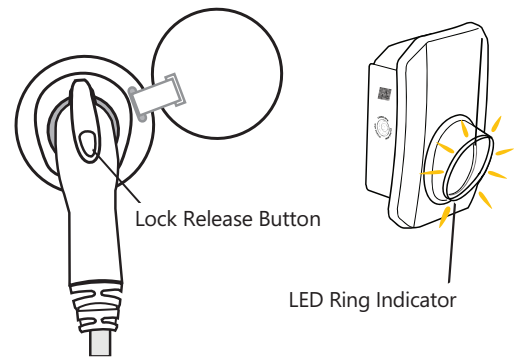

1. Release the two bolts connecting the front cover
2. Remove the front cover from the Smart EV Charger

1. Level the bracket on the wall and use it as a template for marking holes. Drill holes in the shown locations (use more holes for greater stability). Insert the wall anchors to the holes. If studs are used, use screws that penetrate studs
2. Fasten the bracket to the wall with screws
3. Slide the Smart EV Charger down over the bracket
4. Secure the bolt

1. Place the front cover onto the Smart EV Charger
2. Secure the two bolts
3. Insert the AC plug into the power outlet

Wind the Smart EV Charger Cable around the Smart EV Charger

## / SETTING UP

mySolarEdge is an app used for scheduling charging and monitoring status of the Smart EV Charger through the Internet.

The Smart EV Charger, can be paired directly with a smartphone and set over Wi-Fi (no internet is required).

# / CHARGING

Plug the Smart EV Charger cable into the vehicle charging port. The LED Ring Indicator will illuminate orange, indicating that charging is in progress. Once charging is complete, press the Lock Release Button, remove the cable from your vehicle and wind the cable around the Smart EV Charger.