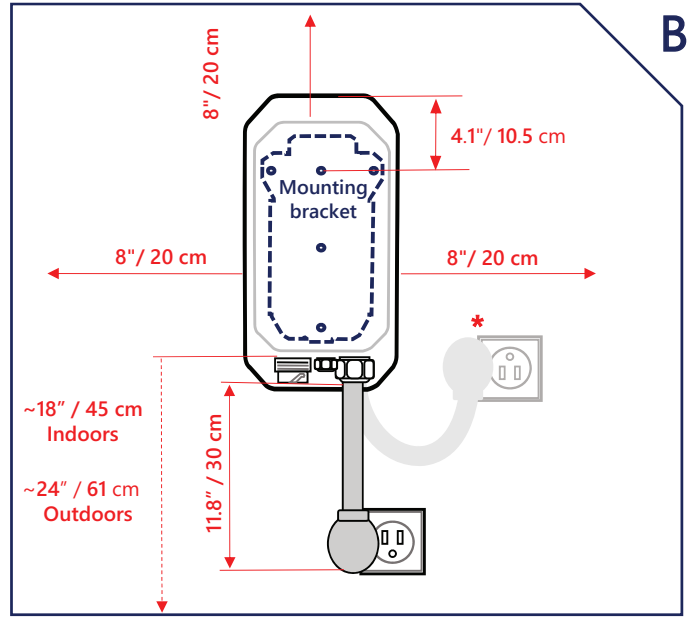

# / INSTALLING

Use a stud finder to locate studs around the power outlet

Dimensions: 30.5 cm (H) X 19 cm (W) X 15.4 cm (D) 12" (H) X 7.5" (W) X 6" (D)

\* If the socket is installed upside down, move the Smart EV Charger closer to the power outlet, loop the lead and plug-in