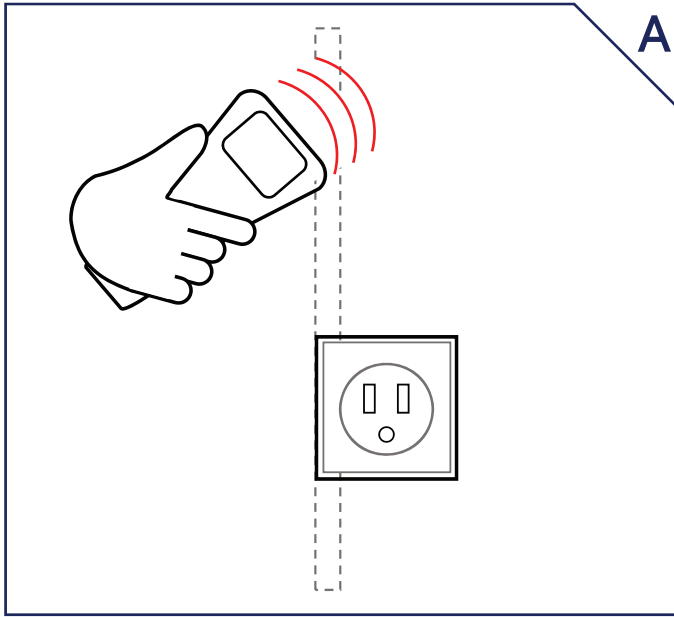

## Required Equipment

-  Pencil
-  Level
-  Screwdriver 4 mm
-  Allen key
-  Smartphone
-  Stud finder
-  Drill
-  3-5 Screws
-  3-5 Wall anchors

ENERGY STAR® certified Smart EV Charger

Scan QR code for installation video

# / INSTALLING

Use a stud finder to locate studs around the power outlet

Dimensions: 30.5 cm (H) X 19 cm (W) X 15.4 cm (D) 12" (H) X 7.5" (W) X 6" (D)

\* If the socket is installed upside down, move the Smart EV Charger closer to the power outlet, loop the lead and plug-in

1. Release the two bolts connecting the front cover
2. Remove the front cover from the Smart EV Charger

1. Level the bracket on the wall and use it as a template for marking holes. Drill holes in the shown locations (use more holes for greater stability). Insert the wall anchors to the holes. If studs are used, use screws that penetrate studs
2. Fasten the bracket to the wall with screws
3. Slide the Smart EV Charger down over the bracket
4. Secure the bolt

1. Place the front cover onto the Smart EV Charger
2. Secure the two bolts
3. Insert the AC plug into the power outlet

Wind the Smart EV Charger Cable around the Smart EV Charger