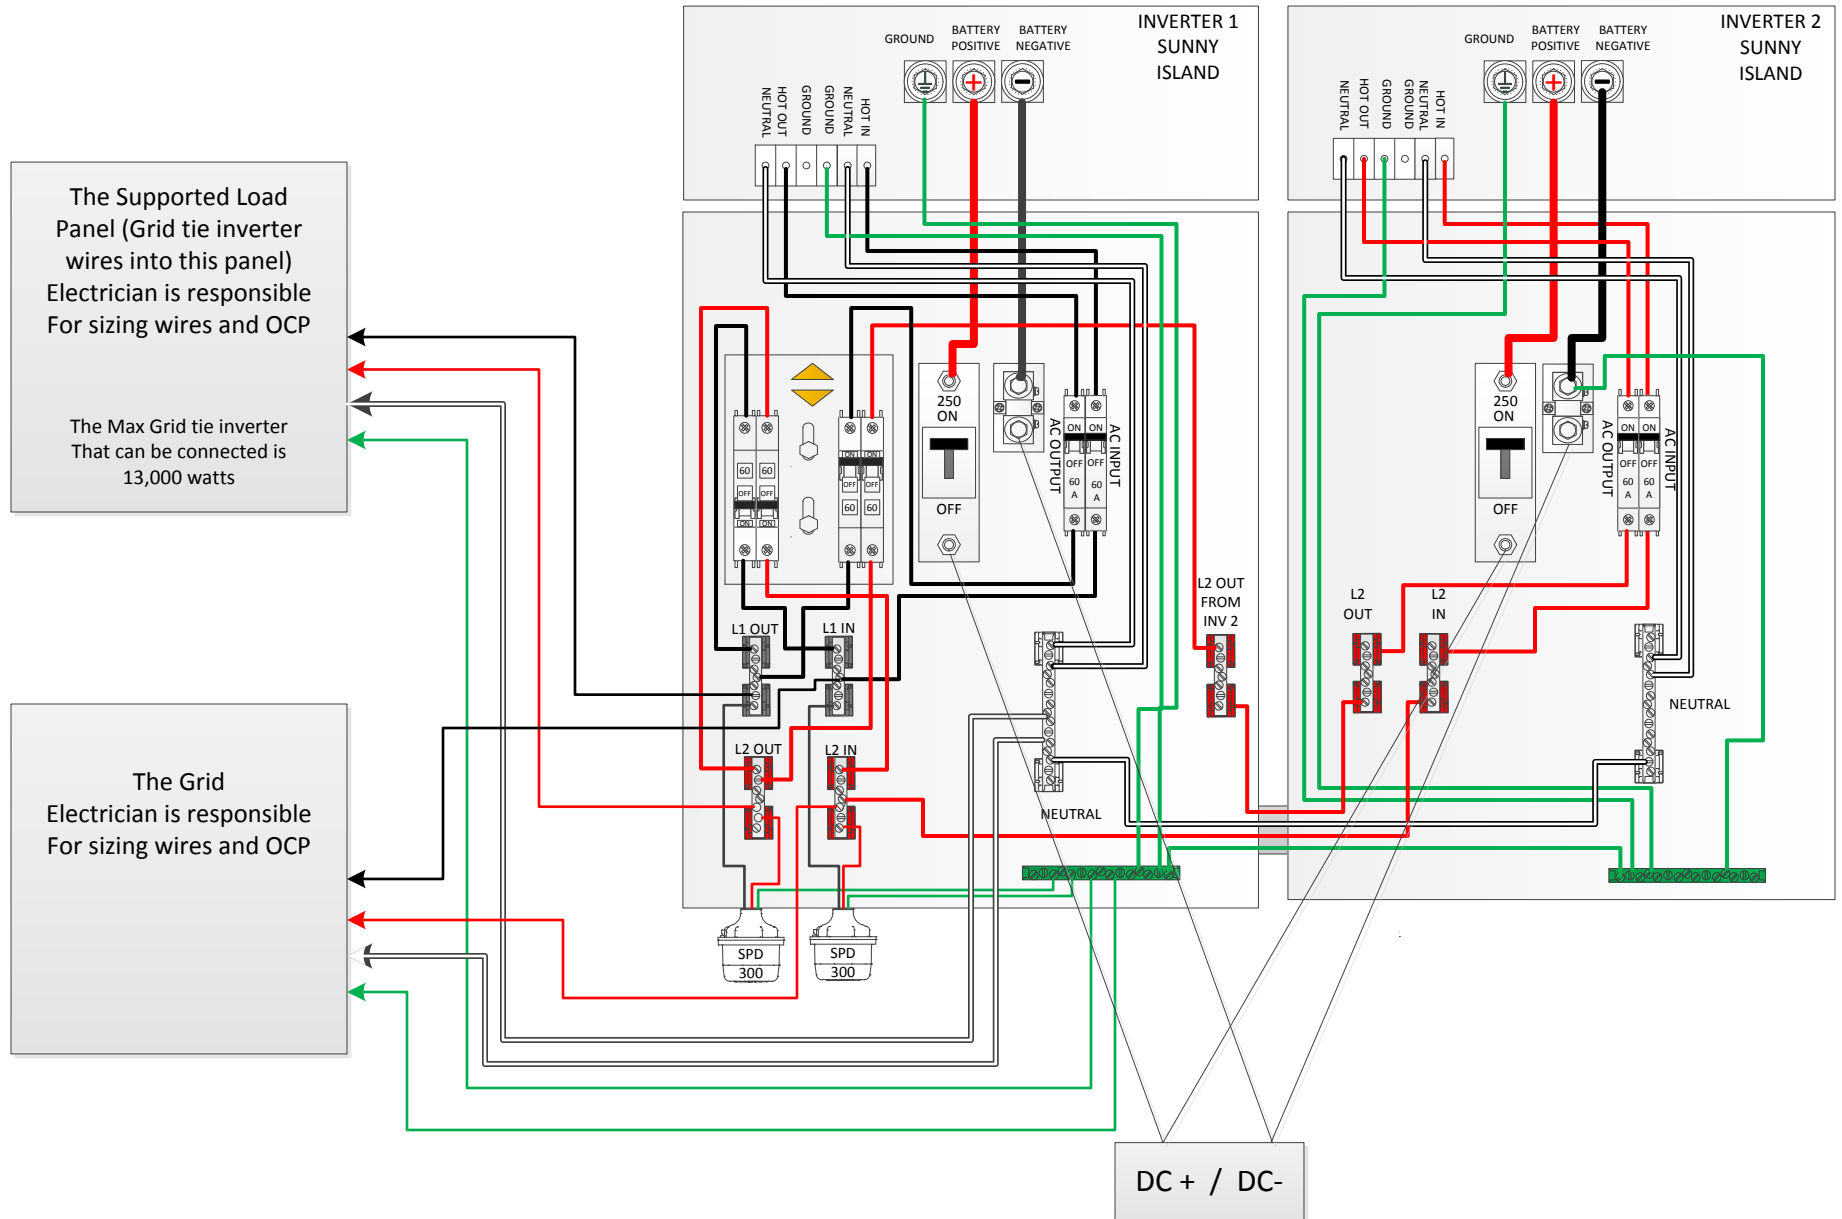

SMA SI6048 Dual AC Coupled.

SMA SI6048 Dual AC Coupled. Build Drawing

1- The AC in and out breakers NOT in the slider need to be single pole breakers 4pcs total

2-MNEDC250 Battery breakers

3-All wiring #6 except the Battery cables